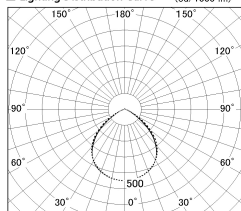

Installation	Track mount
Type	
Fixture wattage	36W
Beam angle	95 x 97 deg.
Color Temp.	2700K
CRI	Ra>85
Luminous	2911 lm
Body	Die-cast aluminum alloy
Body finish	Black
Trim finish	N/A
Reflector finish	N/A
IP Rate	IP20
Light source	COB module
Input Voltage	AC220~240V
Dimming Type	Non-Dimmable
Certificate	CE, CCC
Cut Hole	N/A

■ Lighting Distribution Curve (cd/1000 lm)