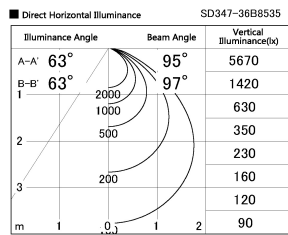

Item no. SD347-36B8535

Series Name: Magnum, Flood Square Type, SD347 (UL Track)

Installation	Track mount
Type	
Fixture wattage	36W
Beam angle	95 x 97 deg.
Color Temp.	3500K
CRI	Ra>85
Luminous	3093 lm
Body	Die-cast aluminum alloy
Body finish	Black
Trim finish	N/A
Reflector finish	N/A
IP Rate	IP20
Light source	COB module
Input Voltage	AC220~240V
Dimming Type	Non-Dimmable
Certificate	CE, CCC
Cut Hole	N/A