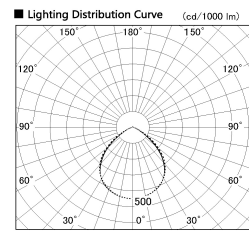

Item no. SD347-36B8535

Series Name: Magnum, Flood Square Type, SD347 (UL Track)

Installation	Track mount
Type	
Fixture wattage	36W
Beam angle	95 x 97 deg.
Color Temp.	3500K
CRI	Ra>85
Luminous	3093 lm
Body	Die-cast aluminum alloy
Body finish	Black
Trim finish	N/A
Reflector finish	N/A
IP Rate	IP20
Light source	COB module
Input Voltage	AC220~240V
Dimming Type	Non-Dimmable
Certificate	CE, CCC
Cut Hole	N/A