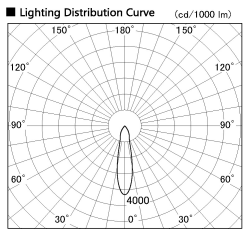

Item no. SD356-2415W8527

Series Name: Reflector type cylinder arm tracklight (UL Track) (SD356))

Installation	Track mount
Type	
Fixture wattage	24.3W
Beam angle	23 deg
Color Temp.	2700K
CRI	Ra>85
Luminous	1724 lm
Body	Die-cast aluminum alloy
Body finish	White
Trim finish	White
Reflector finish	N/A
IP Rate	IP20
Light source	COB module
Input Voltage	AC220~240V
Dimming Type	Non-Dimmable
Certificate	CE, CCC
Cut Hole	N/A