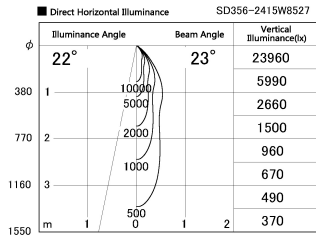

Item no. SD356-2415W8527

Series Name: Reflector type cylinder arm tracklight (UL Track) (SD356))

Installation	Track mount
Type	
Fixture wattage	24.3W
Beam angle	23 deg
Color Temp.	2700K
CRI	Ra>85
Luminous	1724 lm
Body	Die-cast aluminum alloy
Body finish	White
Trim finish	White
Reflector finish	N/A
IP Rate	IP20
Light source	COB module
Input Voltage	AC220~240V
Dimming Type	Non-Dimmable
Certificate	CE, CCC
Cut Hole	N/A