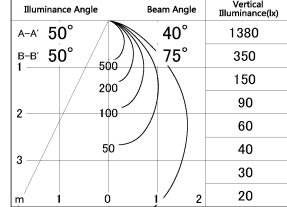

Item no. DD054-08MB9027

Series Name: Φ 80 Wallwasher

■ Lighting Distribution Curve (cd./1000 lm)

■ Direct Horizontal Illuminance DD054-08MB9027

Installation	Recessed mount
Type	Φ 80 Wallwasher
Fixture wattage	7.5W
Beam angle	40 x 75 deg.
Color Temp.	2700K
CRI	Ra>90
Luminous	482 lm
Body	Die-cast aluminum alloy
Body finish	N/A
Trim finish	Black
Reflector finish	Mirror
IP Rate	IP20
Light source	COB module
Input Voltage	AC220~240V
Dimming Type	Non-Dimmable
Certificate	CE, CCC
Cut Hole	80mm