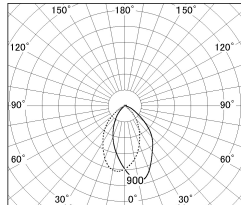

Item no. DD054-08MB9027

Series Name: Φ 80 Wallwasher

Installation	Recessed mount
Type	
Fixture wattage	7.5W
Beam angle	40 x 75 deg.
Color Temp.	2700K
CRI	Ra>90
Luminous	482 lm
Body	Die-cast aluminum alloy
Body finish	N/A
Trim finish	Black
Reflector finish	Mirror
IP Rate	IP20
Light source	COB module
Input Voltage	AC220~240V
Dimming Type	Non-Dimmable
Certificate	CE, CCC
Cut Hole	80mm

■ Lighting Distribution Curve (cd./1000 lm)

■ Direct Horizontal Illuminance DD054-08MB9027