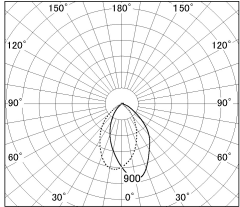

Item no. DD054-08MB9027

Series Name: Φ 80 Wallwasher

■ Lighting Distribution Curve (cd./1000 lm)

■ Direct Horizontal Illuminance DD054-08MB9027

Installation	Recessed mount
Type	Φ 80 Wallwasher
Fixture wattage	7.5W
Beam angle	40 x 75 deg.
Color Temp.	2700K
CRI	Ra>90
Luminous	482 lm
Body	Die-cast aluminum alloy
Body finish	N/A
Trim finish	Black
Reflector finish	Mirror
IP Rate	IP20
Light source	COB module
Input Voltage	AC220~240V
Dimming Type	Non-Dimmable
Certificate	CE, CCC
Cut Hole	80mm