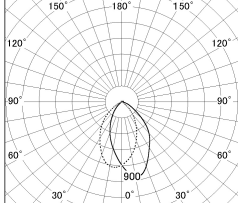

Item no. DD054-08MB9027-DM

Series Name: Φ 80 Wallwasher

Installation	Recessed mount
Type	
Fixture wattage	8W
Beam angle	40 x 75 deg.
Color Temp.	2700K
CRI	Ra>90
Luminous	482 lm
Body	Die-cast aluminum alloy
Body finish	N/A
Trim finish	Black
Reflector finish	Mirror
IP Rate	IP20
Light source	COB module
Input Voltage	AC220~240V
Dimming Type	Dimmable
Certificate	CE, CCC
Cut Hole	80mm

■ Lighting Distribution Curve (cd./1000 lm)

■ Direct Horizontal Illuminance DD054-08MB9027-DM