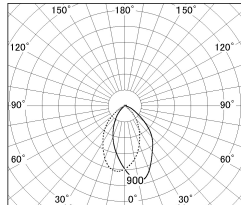

Item no. DD054-08MB9027-DM

Series Name:  $\Phi$ 80 Wallwasher

Installation	Recessed mount
Type	$\Phi$ 80 Wallwasher
Fixture wattage	8W
Beam angle	40 x 75 deg.
Color Temp.	2700K
CRI	Ra>90
Luminous	482 lm
Body	Die-cast aluminum alloy
Body finish	N/A
Trim finish	Black
Reflector finish	Mirror
IP Rate	IP20
Light source	COB module
Input Voltage	AC220~240V
Dimming Type	Dimmable
Certificate	CE, CCC
Cut Hole	80mm

■ Lighting Distribution Curve (cd./1000 lm)

■ Direct Horizontal Illuminance DD054-08MB9027-DM