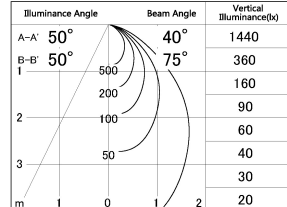

Item no. DD054-08MB9030

Series Name: Φ 80 Wallwasher

■ Lighting Distribution Curve (cd./1000 lm)

Installation	Recessed mount
Type	
Fixture wattage	7.5W
Beam angle	40 x 75 deg.
Color Temp.	3000K
CRI	Ra>90
Luminous	503 lm
Body	Die-cast aluminum alloy
Body finish	N/A
Trim finish	Black
Reflector finish	Mirror
IP Rate	IP20
Light source	COB module
Input Voltage	AC220~240V
Dimming Type	Non-Dimmable
Certificate	CE, CCC
Cut Hole	80mm