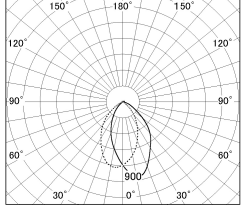

Item no. DD054-08MB9030

Series Name: Φ 80 Wallwasher

■ Lighting Distribution Curve (cd./1000 lm)

■ Direct Horizontal Illuminance DD054-08MB9030

Installation	Recessed mount
Type	Φ 80 Wallwasher
Fixture wattage	7.5W
Beam angle	40 x 75 deg.
Color Temp.	3000K
CRI	Ra>90
Luminous	503 lm
Body	Die-cast aluminum alloy
Body finish	N/A
Trim finish	Black
Reflector finish	Mirror
IP Rate	IP20
Light source	COB module
Input Voltage	AC220~240V
Dimming Type	Non-Dimmable
Certificate	CE, CCC
Cut Hole	80mm