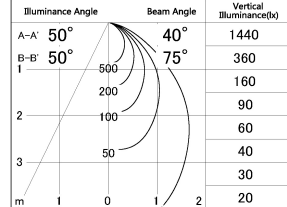

Item no. DD054-08MB9030

Series Name: Φ 80 Wallwasher

■ Lighting Distribution Curve (cd./1000 lm)

■ Direct Horizontal Illuminance DD054-08MB9030

Installation	Recessed mount
Type	Φ 80 Wallwasher
Fixture wattage	7.5W
Beam angle	40 x 75 deg.
Color Temp.	3000K
CRI	Ra>90
Luminous	503 lm
Body	Die-cast aluminum alloy
Body finish	N/A
Trim finish	Black
Reflector finish	Mirror
IP Rate	IP20
Light source	COB module
Input Voltage	AC220~240V
Dimming Type	Non-Dimmable
Certificate	CE, CCC
Cut Hole	80mm