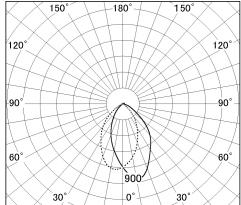

■ Lighting Distribution Curve (cd./1000 lm)