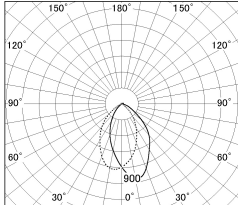

Item no. DD054-08MB9030-DM

Series Name:  $\Phi$ 80 Wallwasher

■ Lighting Distribution Curve (cd./1000 lm)

■ Direct Horizontal Illuminance DD054-08MB9030-DM

Installation	Recessed mount
Type	
Fixture wattage	8W
Beam angle	40 x 75 deg.
Color Temp.	3000K
CRI	Ra>90
Luminous	503 lm
Body	Die-cast aluminum alloy
Body finish	N/A
Trim finish	Black
Reflector finish	Mirror
IP Rate	IP20
Light source	COB module
Input Voltage	AC220~240V
Dimming Type	Dimmable
Certificate	CE, CCC
Cut Hole	80mm