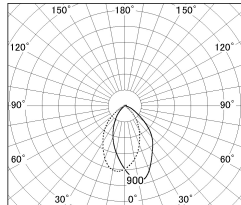

Item no. DD054-08MB9030-DM

Series Name: Φ 80 Wallwasher

Installation	Recessed mount
Type	
Fixture wattage	8W
Beam angle	40 x 75 deg.
Color Temp.	3000K
CRI	Ra>90
Luminous	503 lm
Body	Die-cast aluminum alloy
Body finish	N/A
Trim finish	Black
Reflector finish	Mirror
IP Rate	IP20
Light source	COB module
Input Voltage	AC220~240V
Dimming Type	Dimmable
Certificate	CE, CCC
Cut Hole	80mm

■ Lighting Distribution Curve (cd./1000 lm)

■ Direct Horizontal Illuminance DD054-08MB9030-DM