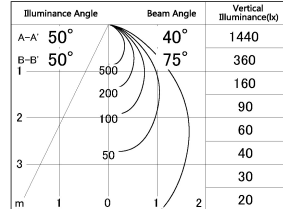

Item no. DD054-08MB9030-DM

Series Name:  $\Phi$ 80 Wallwasher

■ Lighting Distribution Curve (cd./1000 lm)

■ Direct Horizontal Illuminance DD054-08MB9030-DM

Installation	Recessed mount
Type	
Fixture wattage	8W
Beam angle	40 x 75 deg.
Color Temp.	3000K
CRI	Ra>90
Luminous	503 lm
Body	Die-cast aluminum alloy
Body finish	N/A
Trim finish	Black
Reflector finish	Mirror
IP Rate	IP20
Light source	COB module
Input Voltage	AC220~240V
Dimming Type	Dimmable
Certificate	CE, CCC
Cut Hole	80mm