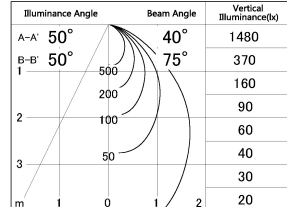

Item no. DD054-08MB9035

Series Name: Φ 80 Wallwasher

■ Lighting Distribution Curve (cd./1000 lm)

Installation	Recessed mount
Type	
Fixture wattage	7.5W
Beam angle	40 x 75 deg.
Color Temp.	3500K
CRI	Ra>90
Luminous	514 lm
Body	Die-cast aluminum alloy
Body finish	N/A
Trim finish	Black
Reflector finish	Mirror
IP Rate	IP20
Light source	COB module
Input Voltage	AC220~240V
Dimming Type	Non-Dimmable
Certificate	CE, CCC
Cut Hole	80mm