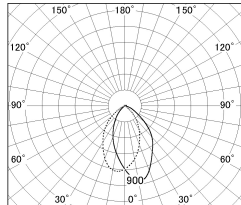

Item no. DD054-08MB9035

Series Name: Φ 80 Wallwasher

Installation	Recessed mount
Type	
Fixture wattage	7.5W
Beam angle	40 x 75 deg.
Color Temp.	3500K
CRI	Ra>90
Luminous	514 lm
Body	Die-cast aluminum alloy
Body finish	N/A
Trim finish	Black
Reflector finish	Mirror
IP Rate	IP20
Light source	COB module
Input Voltage	AC220~240V
Dimming Type	Non-Dimmable
Certificate	CE, CCC
Cut Hole	80mm

■ Lighting Distribution Curve (cd./1000 lm)

■ Direct Horizontal Illuminance DD054-08MB9035