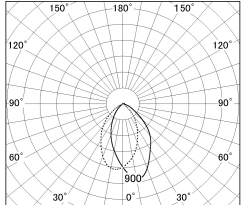

■ Lighting Distribution Curve (cd./1000 lm)