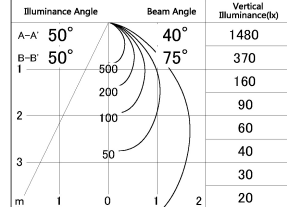

Item no. DD054-08MB9035-DM

Series Name: Φ 80 Wallwasher

■ Lighting Distribution Curve (cd./1000 lm)

Installation	Recessed mount
Type	
Fixture wattage	8W
Beam angle	40 x 75 deg.
Color Temp.	3500K
CRI	Ra>90
Luminous	514 lm
Body	Die-cast aluminum alloy
Body finish	N/A
Trim finish	Black
Reflector finish	Mirror
IP Rate	IP20
Light source	COB module
Input Voltage	AC220~240V
Dimming Type	Dimmable
Certificate	CE, CCC
Cut Hole	80mm