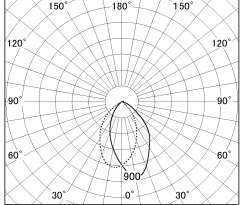

■ Lighting Distribution Curve (cd./1000 lm)