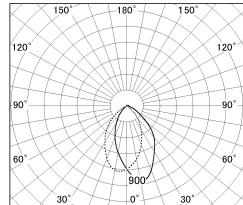

Item no. DD054-08MB9035-DM

Series Name: Φ 80 Wallwasher

Installation	Recessed mount
Type	Φ 80 Wallwasher
Fixture wattage	8W
Beam angle	40 x 75 deg.
Color Temp.	3500K
CRI	Ra>90
Luminous	514 lm
Body	Die-cast aluminum alloy
Body finish	N/A
Trim finish	Black
Reflector finish	Mirror
IP Rate	IP20
Light source	COB module
Input Voltage	AC220~240V
Dimming Type	Dimmable
Certificate	CE, CCC
Cut Hole	80mm

■ Lighting Distribution Curve (cd./1000 lm)

■ Direct Horizontal Illuminance DD054-08MB9035-DM