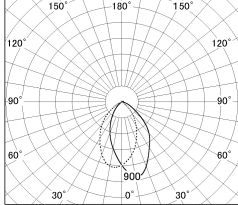

Item no. DD054-08MB9040

Series Name:  $\Phi$ 80 Wallwasher

■ Lighting Distribution Curve (cd./1000 lm)

■ Direct Horizontal Illuminance DD054-08MB9040

Installation	Recessed mount
Type	
Fixture wattage	7.5W
Beam angle	40 x 75 deg.
Color Temp.	4000K
CRI	Ra>90
Luminous	521 lm
Body	Die-cast aluminum alloy
Body finish	N/A
Trim finish	Black
Reflector finish	Mirror
IP Rate	IP20
Light source	COB module
Input Voltage	AC220~240V
Dimming Type	Non-Dimmable
Certificate	CE, CCC
Cut Hole	80mm