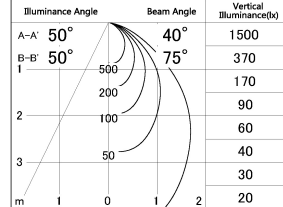

Item no. DD054-08MB9040

Series Name:  $\Phi$ 80 Wallwasher

■ Lighting Distribution Curve (cd./1000 lm)

■ Direct Horizontal Illuminance DD054-08MB9040

Installation	Recessed mount
Type	
Fixture wattage	7.5W
Beam angle	40 x 75 deg.
Color Temp.	4000K
CRI	Ra>90
Luminous	521 lm
Body	Die-cast aluminum alloy
Body finish	N/A
Trim finish	Black
Reflector finish	Mirror
IP Rate	IP20
Light source	COB module
Input Voltage	AC220~240V
Dimming Type	Non-Dimmable
Certificate	CE, CCC
Cut Hole	80mm