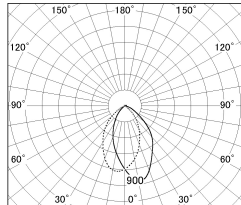

Installation	Recessed mount
Type	Φ80 Wallwasher
Fixture wattage	8W
Beam angle	40 x 75 deg.
Color Temp.	4000K
CRI	Ra>90
Luminous	521 lm
Body	Die-cast aluminum alloy
Body finish	N/A
Trim finish	Black
Reflector finish	Mirror
IP Rate	IP20
Light source	COB module
Input Voltage	AC220~240V
Dimming Type	Dimmable
Certificate	CE, CCC
Cut Hole	80mm

■ Lighting Distribution Curve (cd./1000 lm)