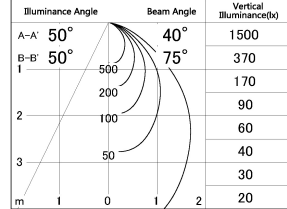

Item no. DD054-08MB9040-DM

Series Name: Φ 80 Wallwasher

■ Lighting Distribution Curve (cd./1000 lm)

Installation	Recessed mount
Type	
Fixture wattage	8W
Beam angle	40 x 75 deg.
Color Temp.	4000K
CRI	Ra>90
Luminous	521 lm
Body	Die-cast aluminum alloy
Body finish	N/A
Trim finish	Black
Reflector finish	Mirror
IP Rate	IP20
Light source	COB module
Input Voltage	AC220~240V
Dimming Type	Dimmable
Certificate	CE, CCC
Cut Hole	80mm