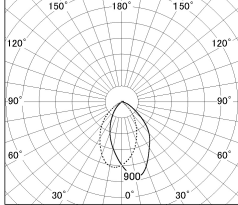

■ Lighting Distribution Curve (cd./1000 lm)