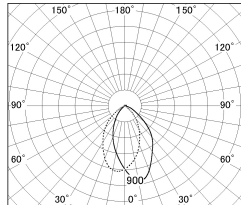

Item no. DD054-08MW9027

Series Name: Φ 80 Wallwasher

Installation	Recessed mount
Type	Φ 80 Wallwasher
Fixture wattage	7.5W
Beam angle	40 x 75 deg.
Color Temp.	2700K
CRI	Ra>90
Luminous	482 lm
Body	Die-cast aluminum alloy
Body finish	N/A
Trim finish	White
Reflector finish	Mirror
IP Rate	IP20
Light source	COB module
Input Voltage	AC220~240V
Dimming Type	Non-Dimmable
Certificate	CE, CCC
Cut Hole	80mm

■ Lighting Distribution Curve (cd./1000 lm)

■ Direct Horizontal Illuminance DD054-08MW9027