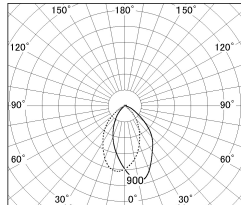

Item no. DD054-08MW9027

Series Name: Φ 80 Wallwasher

Installation	Recessed mount
Type	
Fixture wattage	7.5W
Beam angle	40 x 75 deg.
Color Temp.	2700K
CRI	Ra>90
Luminous	482 lm
Body	Die-cast aluminum alloy
Body finish	N/A
Trim finish	White
Reflector finish	Mirror
IP Rate	IP20
Light source	COB module
Input Voltage	AC220~240V
Dimming Type	Non-Dimmable
Certificate	CE, CCC
Cut Hole	80mm

■ Lighting Distribution Curve (cd./1000 lm)

■ Direct Horizontal Illuminance DD054-08MW9027