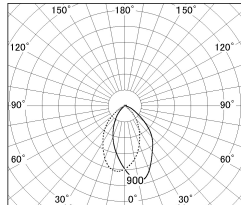

Installation	Recessed mount
Type	
Fixture wattage	8W
Beam angle	40 x 75 deg.
Color Temp.	2700K
CRI	Ra>90
Luminous	482 lm
Body	Die-cast aluminum alloy
Body finish	N/A
Trim finish	White
Reflector finish	Mirror
IP Rate	IP20
Light source	COB module
Input Voltage	AC220~240V
Dimming Type	Dimmable
Certificate	CE, CCC
Cut Hole	80mm

■ Lighting Distribution Curve (cd./1000 lm)