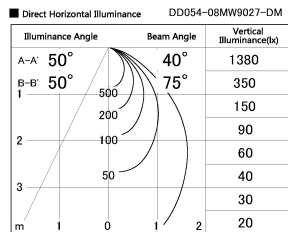

Item no. DD054-08MW9027-DM

Series Name: Φ 80 Wallwasher

Installation	Recessed mount
Type	Φ 80 Wallwasher
Fixture wattage	8W
Beam angle	40 x 75 deg.
Color Temp.	2700K
CRI	Ra>90
Luminous	482 lm
Body	Die-cast aluminum alloy
Body finish	N/A
Trim finish	White
Reflector finish	Mirror
IP Rate	IP20
Light source	COB module
Input Voltage	AC220~240V
Dimming Type	Dimmable
Certificate	CE, CCC
Cut Hole	80mm