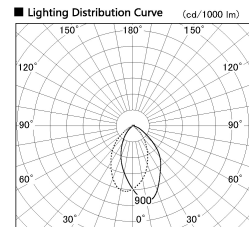

Item no. DD054-08MW9027-DM

Series Name: Φ 80 Wallwasher

Installation	Recessed mount
Type	Φ 80 Wallwasher
Fixture wattage	8W
Beam angle	40 x 75 deg.
Color Temp.	2700K
CRI	Ra>90
Luminous	482 lm
Body	Die-cast aluminum alloy
Body finish	N/A
Trim finish	White
Reflector finish	Mirror
IP Rate	IP20
Light source	COB module
Input Voltage	AC220~240V
Dimming Type	Dimmable
Certificate	CE, CCC
Cut Hole	80mm