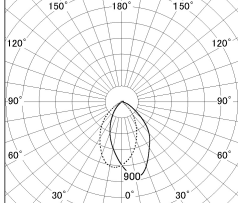

Item no. DD054-08MW9030

Series Name: Φ 80 Wallwasher

■ Lighting Distribution Curve (cd./1000 lm)

■ Direct Horizontal Illuminance DD054-08MW9030

Installation	Recessed mount
Type	Φ 80 Wallwasher
Fixture wattage	7.5W
Beam angle	40 x 75 deg.
Color Temp.	3000K
CRI	Ra>90
Luminous	503 lm
Body	Die-cast aluminum alloy
Body finish	N/A
Trim finish	White
Reflector finish	Mirror
IP Rate	IP20
Light source	COB module
Input Voltage	AC220~240V
Dimming Type	Non-Dimmable
Certificate	CE, CCC
Cut Hole	80mm