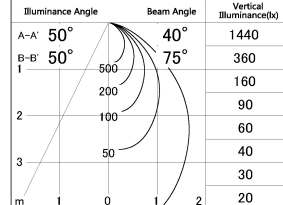

Item no. DD054-08MW9030

Series Name: Φ 80 Wallwasher

■ Lighting Distribution Curve (cd./1000 lm)

■ Direct Horizontal Illuminance DD054-08MW9030

Installation	Recessed mount
Type	Φ 80 Wallwasher
Fixture wattage	7.5W
Beam angle	40 x 75 deg.
Color Temp.	3000K
CRI	Ra>90
Luminous	503 lm
Body	Die-cast aluminum alloy
Body finish	N/A
Trim finish	White
Reflector finish	Mirror
IP Rate	IP20
Light source	COB module
Input Voltage	AC220~240V
Dimming Type	Non-Dimmable
Certificate	CE, CCC
Cut Hole	80mm