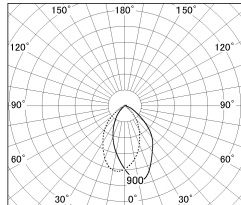

Item no. DD054-08MW9030

Series Name:  $\Phi$ 80 Wallwasher

Installation	Recessed mount
Type	
Fixture wattage	7.5W
Beam angle	40 x 75 deg.
Color Temp.	3000K
CRI	Ra>90
Luminous	503 lm
Body	Die-cast aluminum alloy
Body finish	N/A
Trim finish	White
Reflector finish	Mirror
IP Rate	IP20
Light source	COB module
Input Voltage	AC220~240V
Dimming Type	Non-Dimmable
Certificate	CE, CCC
Cut Hole	80mm

■ Lighting Distribution Curve (cd./1000 lm)

■ Direct Horizontal Illuminance DD054-08MW9030