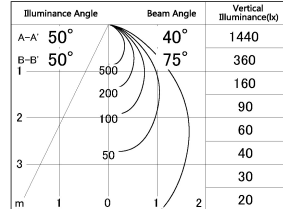

Item no. DD054-08MW9030-DM

Series Name: Φ 80 Wallwasher

■ Lighting Distribution Curve (cd./1000 lm)

■ Direct Horizontal Illuminance DD054-08MW9030-DM

Installation	Recessed mount
Type	
Fixture wattage	8W
Beam angle	40 x 75 deg.
Color Temp.	3000K
CRI	Ra>90
Luminous	503 lm
Body	Die-cast aluminum alloy
Body finish	N/A
Trim finish	White
Reflector finish	Mirror
IP Rate	IP20
Light source	COB module
Input Voltage	AC220~240V
Dimming Type	Dimmable
Certificate	CE, CCC
Cut Hole	80mm