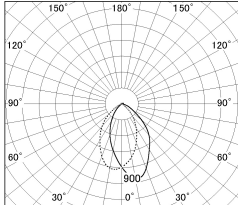

Item no. DD054-08MW9030-DM

Series Name: Φ 80 Wallwasher

■ Lighting Distribution Curve (cd./1000 lm)

■ Direct Horizontal Illuminance DD054-08MW9030-DM

Installation	Recessed mount
Type	
Fixture wattage	8W
Beam angle	40 x 75 deg.
Color Temp.	3000K
CRI	Ra>90
Luminous	503 lm
Body	Die-cast aluminum alloy
Body finish	N/A
Trim finish	White
Reflector finish	Mirror
IP Rate	IP20
Light source	COB module
Input Voltage	AC220~240V
Dimming Type	Dimmable
Certificate	CE, CCC
Cut Hole	80mm