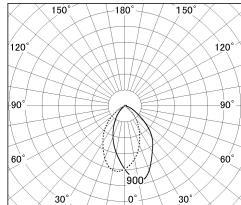

Item no. DD054-08MW9035

Series Name: Φ 80 Wallwasher

Installation	Recessed mount
Type	
Fixture wattage	7.5W
Beam angle	40 x 75 deg.
Color Temp.	3500K
CRI	Ra>90
Luminous	514 lm
Body	Die-cast aluminum alloy
Body finish	N/A
Trim finish	White
Reflector finish	Mirror
IP Rate	IP20
Light source	COB module
Input Voltage	AC220~240V
Dimming Type	Non-Dimmable
Certificate	CE, CCC
Cut Hole	80mm

■ Lighting Distribution Curve (cd./1000 lm)

■ Direct Horizontal Illuminance DD054-08MW9035