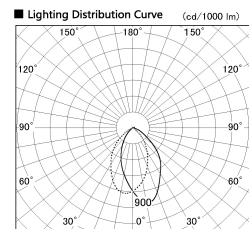

Item no. DD054-08MW9035

Series Name: Φ 80 Wallwasher

Installation	Recessed mount
Type	
Fixture wattage	7.5W
Beam angle	40 x 75 deg.
Color Temp.	3500K
CRI	Ra>90
Luminous	514 lm
Body	Die-cast aluminum alloy
Body finish	N/A
Trim finish	White
Reflector finish	Mirror
IP Rate	IP20
Light source	COB module
Input Voltage	AC220~240V
Dimming Type	Non-Dimmable
Certificate	CE, CCC
Cut Hole	80mm