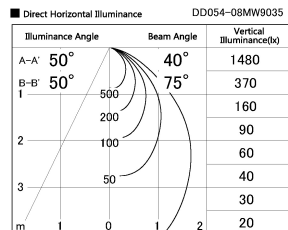

Item no. DD054-08MW9035

Series Name: Φ 80 Wallwasher

Installation	Recessed mount
Type	
Fixture wattage	7.5W
Beam angle	40 x 75 deg.
Color Temp.	3500K
CRI	Ra>90
Luminous	514 lm
Body	Die-cast aluminum alloy
Body finish	N/A
Trim finish	White
Reflector finish	Mirror
IP Rate	IP20
Light source	COB module
Input Voltage	AC220~240V
Dimming Type	Non-Dimmable
Certificate	CE, CCC
Cut Hole	80mm