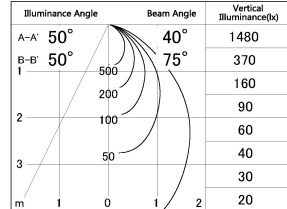

Item no. DD054-08MW9035-DM

Series Name: Φ 80 Wallwasher

■ Lighting Distribution Curve (cd./1000 lm)

Installation	Recessed mount
Type	
Fixture wattage	8W
Beam angle	40 x 75 deg.
Color Temp.	3500K
CRI	Ra>90
Luminous	514 lm
Body	Die-cast aluminum alloy
Body finish	N/A
Trim finish	White
Reflector finish	Mirror
IP Rate	IP20
Light source	COB module
Input Voltage	AC220~240V
Dimming Type	Dimmable
Certificate	CE, CCC
Cut Hole	80mm