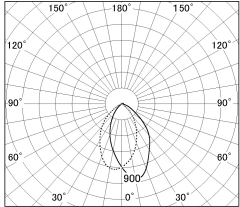

■ Lighting Distribution Curve (cd./1000 lm)