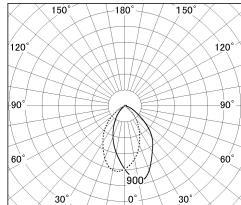

Installation	Recessed mount
Type	
Fixture wattage	8W
Beam angle	40 x 75 deg.
Color Temp.	3500K
CRI	Ra>90
Luminous	514 lm
Body	Die-cast aluminum alloy
Body finish	N/A
Trim finish	White
Reflector finish	Mirror
IP Rate	IP20
Light source	COB module
Input Voltage	AC220~240V
Dimming Type	Dimmable
Certificate	CE, CCC
Cut Hole	80mm

■ Lighting Distribution Curve (cd./1000 lm)