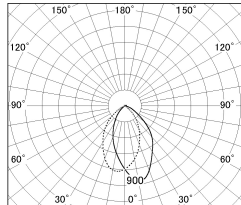

Installation	Recessed mount
Type	
Fixture wattage	8W
Beam angle	40 x 75 deg.
Color Temp.	4000K
CRI	Ra>90
Luminous	521 lm
Body	Die-cast aluminum alloy
Body finish	N/A
Trim finish	White
Reflector finish	Mirror
IP Rate	IP20
Light source	COB module
Input Voltage	AC220~240V
Dimming Type	Dimmable
Certificate	CE, CCC
Cut Hole	80mm

■ Lighting Distribution Curve (cd./1000 lm)