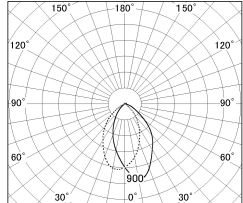

Installation	Recessed mount
Type	Φ80 Wallwasher
Fixture wattage	14.7W
Beam angle	40 x 75 deg.
Color Temp.	2700K
CRI	Ra>90
Luminous	791 lm
Body	Die-cast aluminum alloy
Body finish	N/A
Trim finish	Black
Reflector finish	Mirror
IP Rate	IP20
Light source	COB module
Input Voltage	AC220~240V
Dimming Type	Non-Dimmable
Certificate	CE, CCC
Cut Hole	80mm

■ Lighting Distribution Curve (cd./1000 lm)