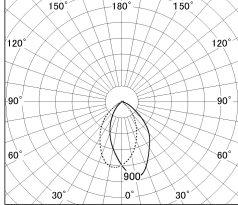

■ Lighting Distribution Curve (cd./1000 lm)