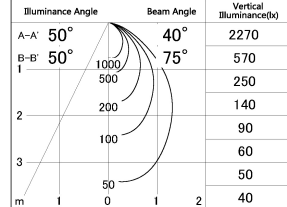

Item no. DD054-13MB9027-DM

Series Name: Φ 80 Wallwasher

■ Lighting Distribution Curve (cd./1000 lm)

Installation	Recessed mount
Type	Φ80 Wallwasher
Fixture wattage	15.9W
Beam angle	40 x 75 deg.
Color Temp.	2700K
CRI	Ra>90
Luminous	791 lm
Body	Die-cast aluminum alloy
Body finish	N/A
Trim finish	Black
Reflector finish	Mirror
IP Rate	IP20
Light source	COB module
Input Voltage	AC220~240V
Dimming Type	Dimmable
Certificate	CE, CCC
Cut Hole	80mm