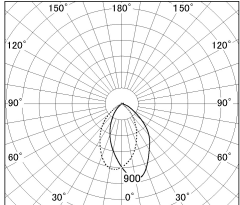

Item no. DD054-13MB9027-DM

Series Name: Φ 80 Wallwasher

■ Lighting Distribution Curve (cd./1000 lm)

■ Direct Horizontal Illuminance DD054-13MB9027-DM

Installation	Recessed mount
Type	
Fixture wattage	15.9W
Beam angle	40 x 75 deg.
Color Temp.	2700K
CRI	Ra>90
Luminous	791 lm
Body	Die-cast aluminum alloy
Body finish	N/A
Trim finish	Black
Reflector finish	Mirror
IP Rate	IP20
Light source	COB module
Input Voltage	AC220~240V
Dimming Type	Dimmable
Certificate	CE, CCC
Cut Hole	80mm