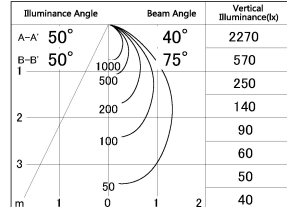

Item no. DD054-13MB9027-DM

Series Name: Φ 80 Wallwasher

■ Lighting Distribution Curve (cd./1000 lm)

■ Direct Horizontal Illuminance DD054-13MB9027-DM

Installation	Recessed mount
Type	
Fixture wattage	15.9W
Beam angle	40 x 75 deg.
Color Temp.	2700K
CRI	Ra>90
Luminous	791 lm
Body	Die-cast aluminum alloy
Body finish	N/A
Trim finish	Black
Reflector finish	Mirror
IP Rate	IP20
Light source	COB module
Input Voltage	AC220~240V
Dimming Type	Dimmable
Certificate	CE, CCC
Cut Hole	80mm