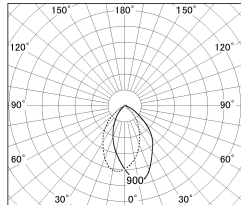

Installation	Recessed mount
Type	Φ80 Wallwasher
Fixture wattage	14.7W
Beam angle	40 x 75 deg.
Color Temp.	3000K
CRI	Ra>90
Luminous	826 lm
Body	Die-cast aluminum alloy
Body finish	N/A
Trim finish	Black
Reflector finish	Mirror
IP Rate	IP20
Light source	COB module
Input Voltage	AC220~240V
Dimming Type	Non-Dimmable
Certificate	CE, CCC
Cut Hole	80mm

■ Lighting Distribution Curve (cd./1000 lm)