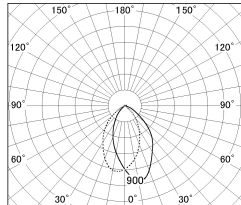

Item no. DD054-13MB9030

Series Name: Φ 80 Wallwasher

Installation	Recessed mount
Type	
Fixture wattage	14.7W
Beam angle	40 x 75 deg.
Color Temp.	3000K
CRI	Ra>90
Luminous	826 lm
Body	Die-cast aluminum alloy
Body finish	N/A
Trim finish	Black
Reflector finish	Mirror
IP Rate	IP20
Light source	COB module
Input Voltage	AC220~240V
Dimming Type	Non-Dimmable
Certificate	CE, CCC
Cut Hole	80mm

■ Lighting Distribution Curve (cd./1000 lm)

■ Direct Horizontal Illuminance DD054-13MB9030