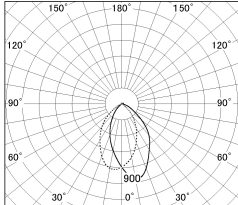

■ Lighting Distribution Curve (cd./1000 lm)