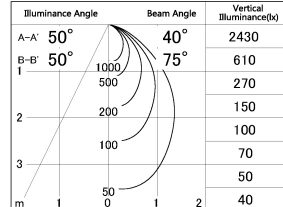

Item no. DD054-13MB9035

Series Name: Φ 80 Wallwasher

■ Lighting Distribution Curve (cd./1000 lm)

Installation	Recessed mount
Type	
Fixture wattage	14.7W
Beam angle	40 x 75 deg.
Color Temp.	3500K
CRI	Ra>90
Luminous	844 lm
Body	Die-cast aluminum alloy
Body finish	N/A
Trim finish	Black
Reflector finish	Mirror
IP Rate	IP20
Light source	COB module
Input Voltage	AC220~240V
Dimming Type	Non-Dimmable
Certificate	CE, CCC
Cut Hole	80mm