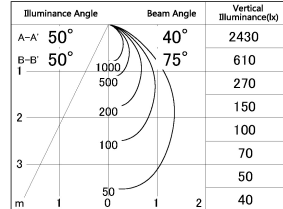

Item no. DD054-13MB9035-DM

Series Name: Φ 80 Wallwasher

■ Lighting Distribution Curve (cd./1000 lm)

■ Direct Horizontal Illuminance DD054-13MB9035-DM

Installation	Recessed mount
Type	
Fixture wattage	15.9W
Beam angle	40 x 75 deg.
Color Temp.	3500K
CRI	Ra>90
Luminous	844 lm
Body	Die-cast aluminum alloy
Body finish	N/A
Trim finish	Black
Reflector finish	Mirror
IP Rate	IP20
Light source	COB module
Input Voltage	AC220~240V
Dimming Type	Dimmable
Certificate	CE, CCC
Cut Hole	80mm