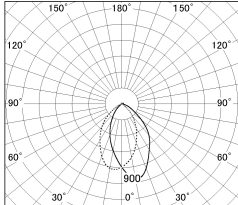

Item no. DD054-13MB9035-DM

Series Name: Φ 80 Wallwasher

■ Lighting Distribution Curve (cd./1000 lm)

■ Direct Horizontal Illuminance DD054-13MB9035-DM

Installation	Recessed mount
Type	
Fixture wattage	15.9W
Beam angle	40 x 75 deg.
Color Temp.	3500K
CRI	Ra>90
Luminous	844 lm
Body	Die-cast aluminum alloy
Body finish	N/A
Trim finish	Black
Reflector finish	Mirror
IP Rate	IP20
Light source	COB module
Input Voltage	AC220~240V
Dimming Type	Dimmable
Certificate	CE, CCC
Cut Hole	80mm