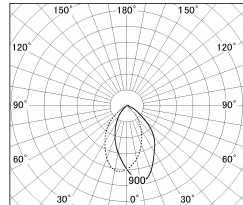

Installation	Recessed mount
Type	Φ80 Wallwasher
Fixture wattage	15.9W
Beam angle	40 x 75 deg.
Color Temp.	3500K
CRI	Ra>90
Luminous	844 lm
Body	Die-cast aluminum alloy
Body finish	N/A
Trim finish	Black
Reflector finish	Mirror
IP Rate	IP20
Light source	COB module
Input Voltage	AC220~240V
Dimming Type	Dimmable
Certificate	CE, CCC
Cut Hole	80mm

■ Lighting Distribution Curve (cd./1000 lm)