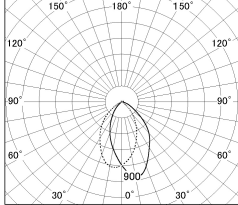

Item no. DD054-13MB9040

Series Name:  $\Phi$ 80 Wallwasher

■ Lighting Distribution Curve (cd./1000 lm)

■ Direct Horizontal Illuminance DD054-13MB9040

Installation	Recessed mount
Type	$\Phi$ 80 Wallwasher
Fixture wattage	14.7W
Beam angle	40 x 75 deg.
Color Temp.	4000K
CRI	Ra>90
Luminous	854 lm
Body	Die-cast aluminum alloy
Body finish	N/A
Trim finish	Black
Reflector finish	Mirror
IP Rate	IP20
Light source	COB module
Input Voltage	AC220~240V
Dimming Type	Non-Dimmable
Certificate	CE, CCC
Cut Hole	80mm