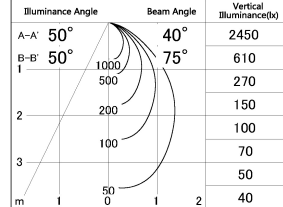

Item no. DD054-13MB9040

Series Name:  $\Phi$ 80 Wallwasher

■ Lighting Distribution Curve (cd./1000 lm)

■ Direct Horizontal Illuminance DD054-13MB9040

Installation	Recessed mount
Type	$\Phi$ 80 Wallwasher
Fixture wattage	14.7W
Beam angle	40 x 75 deg.
Color Temp.	4000K
CRI	Ra>90
Luminous	854 lm
Body	Die-cast aluminum alloy
Body finish	N/A
Trim finish	Black
Reflector finish	Mirror
IP Rate	IP20
Light source	COB module
Input Voltage	AC220~240V
Dimming Type	Non-Dimmable
Certificate	CE, CCC
Cut Hole	80mm