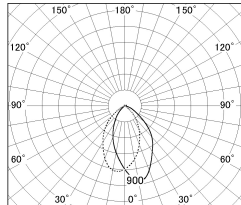

Item no. DD054-13MB9040

Series Name: Φ 80 Wallwasher

Installation	Recessed mount
Type	
Fixture wattage	14.7W
Beam angle	40 x 75 deg.
Color Temp.	4000K
CRI	Ra>90
Luminous	854 lm
Body	Die-cast aluminum alloy
Body finish	N/A
Trim finish	Black
Reflector finish	Mirror
IP Rate	IP20
Light source	COB module
Input Voltage	AC220~240V
Dimming Type	Non-Dimmable
Certificate	CE, CCC
Cut Hole	80mm

■ Lighting Distribution Curve (cd./1000 lm)

■ Direct Horizontal Illuminance DD054-13MB9040