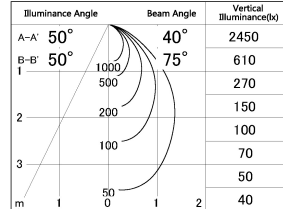

Item no. DD054-13MB9040-DM

Series Name: Φ 80 Wallwasher

■ Lighting Distribution Curve (cd./1000 lm)

■ Direct Horizontal Illuminance DD054-13MB9040-DM

Installation	Recessed mount
Type	Φ 80 Wallwasher
Fixture wattage	15.9W
Beam angle	40 x 75 deg.
Color Temp.	4000K
CRI	Ra>90
Luminous	854 lm
Body	Die-cast aluminum alloy
Body finish	N/A
Trim finish	Black
Reflector finish	Mirror
IP Rate	IP20
Light source	COB module
Input Voltage	AC220~240V
Dimming Type	Dimmable
Certificate	CE, CCC
Cut Hole	80mm