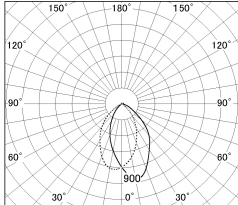

Item no. DD054-13MB9040-DM

Series Name:  $\Phi$ 80 Wallwasher

■ Lighting Distribution Curve (cd./1000 lm)

■ Direct Horizontal Illuminance DD054-13MB9040-DM

Installation	Recessed mount
Type	
Fixture wattage	15.9W
Beam angle	40 x 75 deg.
Color Temp.	4000K
CRI	Ra>90
Luminous	854 lm
Body	Die-cast aluminum alloy
Body finish	N/A
Trim finish	Black
Reflector finish	Mirror
IP Rate	IP20
Light source	COB module
Input Voltage	AC220~240V
Dimming Type	Dimmable
Certificate	CE, CCC
Cut Hole	80mm