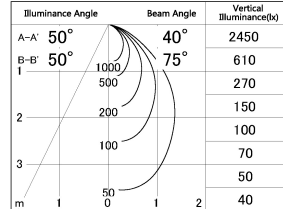

Item no. DD054-13MB9040-DM

Series Name:  $\Phi$ 80 Wallwasher

■ Lighting Distribution Curve (cd./1000 lm)

■ Direct Horizontal Illuminance DD054-13MB9040-DM

Installation	Recessed mount
Type	
Fixture wattage	15.9W
Beam angle	40 x 75 deg.
Color Temp.	4000K
CRI	Ra>90
Luminous	854 lm
Body	Die-cast aluminum alloy
Body finish	N/A
Trim finish	Black
Reflector finish	Mirror
IP Rate	IP20
Light source	COB module
Input Voltage	AC220~240V
Dimming Type	Dimmable
Certificate	CE, CCC
Cut Hole	80mm