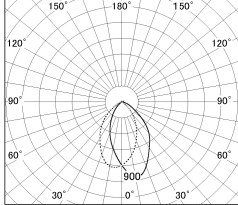

Item no. DD054-13MB9040-DM

Series Name: Φ 80 Wallwasher

■ Lighting Distribution Curve (cd./1000 lm)

■ Direct Horizontal Illuminance DD054-13MB9040-DM

Installation	Recessed mount
Type	Φ 80 Wallwasher
Fixture wattage	15.9W
Beam angle	40 x 75 deg.
Color Temp.	4000K
CRI	Ra>90
Luminous	854 lm
Body	Die-cast aluminum alloy
Body finish	N/A
Trim finish	Black
Reflector finish	Mirror
IP Rate	IP20
Light source	COB module
Input Voltage	AC220~240V
Dimming Type	Dimmable
Certificate	CE, CCC
Cut Hole	80mm