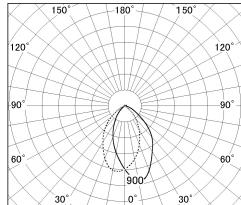

Item no. DD054-13MW9027

Series Name:  $\Phi$ 80 Wallwasher

Installation	Recessed mount
Type	$\Phi$ 80 Wallwasher
Fixture wattage	14.7W
Beam angle	40 x 75 deg.
Color Temp.	2700K
CRI	Ra>90
Luminous	791 lm
Body	Die-cast aluminum alloy
Body finish	N/A
Trim finish	White
Reflector finish	Mirror
IP Rate	IP20
Light source	COB module
Input Voltage	AC220~240V
Dimming Type	Non-Dimmable
Certificate	CE, CCC
Cut Hole	80mm

■ Lighting Distribution Curve (cd./1000 lm)

■ Direct Horizontal Illuminance DD054-13MW9027