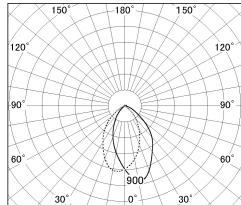

Item no. DD054-13MW9027

Series Name: Φ 80 Wallwasher

Installation	Recessed mount
Type	
Fixture wattage	14.7W
Beam angle	40 x 75 deg.
Color Temp.	2700K
CRI	Ra>90
Luminous	791 lm
Body	Die-cast aluminum alloy
Body finish	N/A
Trim finish	White
Reflector finish	Mirror
IP Rate	IP20
Light source	COB module
Input Voltage	AC220~240V
Dimming Type	Non-Dimmable
Certificate	CE, CCC
Cut Hole	80mm

■ Lighting Distribution Curve (cd./1000 lm)

■ Direct Horizontal Illuminance DD054-13MW9027