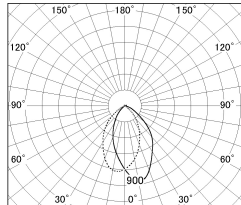

Installation	Recessed mount
Type	
Fixture wattage	15.9W
Beam angle	40 x 75 deg.
Color Temp.	2700K
CRI	Ra>90
Luminous	791 lm
Body	Die-cast aluminum alloy
Body finish	N/A
Trim finish	White
Reflector finish	Mirror
IP Rate	IP20
Light source	COB module
Input Voltage	AC220~240V
Dimming Type	Dimmable
Certificate	CE, CCC
Cut Hole	80mm

■ Lighting Distribution Curve (cd./1000 lm)