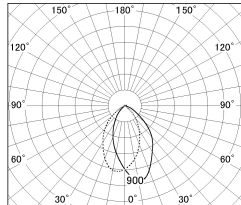

Item no. DD054-13MW9030

Series Name: Φ 80 Wallwasher

Installation	Recessed mount
Type	
Fixture wattage	14.7W
Beam angle	40 x 75 deg.
Color Temp.	3000K
CRI	Ra>90
Luminous	826 lm
Body	Die-cast aluminum alloy
Body finish	N/A
Trim finish	White
Reflector finish	Mirror
IP Rate	IP20
Light source	COB module
Input Voltage	AC220~240V
Dimming Type	Non-Dimmable
Certificate	CE, CCC
Cut Hole	80mm

■ Lighting Distribution Curve (cd./1000 lm)

■ Direct Horizontal Illuminance DD054-13MW9030