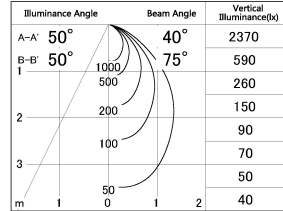

Item no. DD054-13MW9030-DM

Series Name: Φ 80 Wallwasher

■ Lighting Distribution Curve (cd./1000 lm)

■ Direct Horizontal Illuminance DD054-13MW9030-DM

Installation	Recessed mount
Type	
Fixture wattage	15.9W
Beam angle	40 x 75 deg.
Color Temp.	3000K
CRI	Ra>90
Luminous	826 lm
Body	Die-cast aluminum alloy
Body finish	N/A
Trim finish	White
Reflector finish	Mirror
IP Rate	IP20
Light source	COB module
Input Voltage	AC220~240V
Dimming Type	Dimmable
Certificate	CE, CCC
Cut Hole	80mm