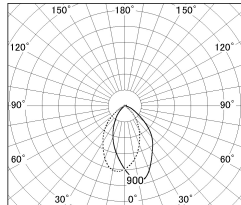

Installation	Recessed mount
Type	
Fixture wattage	15.9W
Beam angle	40 x 75 deg.
Color Temp.	3000K
CRI	Ra>90
Luminous	826 lm
Body	Die-cast aluminum alloy
Body finish	N/A
Trim finish	White
Reflector finish	Mirror
IP Rate	IP20
Light source	COB module
Input Voltage	AC220~240V
Dimming Type	Dimmable
Certificate	CE, CCC
Cut Hole	80mm

■ Lighting Distribution Curve (cd./1000 lm)