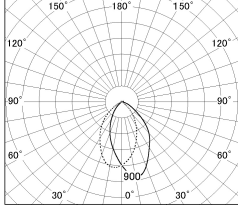

Item no. DD054-13MW9030-DM

Series Name: Φ 80 Wallwasher

■ Lighting Distribution Curve (cd./1000 lm)

■ Direct Horizontal Illuminance DD054-13MW9030-DM

Installation	Recessed mount
Type	
Fixture wattage	15.9W
Beam angle	40 x 75 deg.
Color Temp.	3000K
CRI	Ra>90
Luminous	826 lm
Body	Die-cast aluminum alloy
Body finish	N/A
Trim finish	White
Reflector finish	Mirror
IP Rate	IP20
Light source	COB module
Input Voltage	AC220~240V
Dimming Type	Dimmable
Certificate	CE, CCC
Cut Hole	80mm