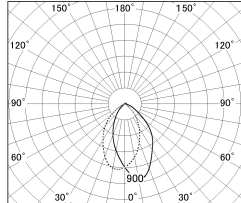

Item no. DD054-13MW9035

Series Name:  $\Phi$ 80 Wallwasher

Installation	Recessed mount
Type	
Fixture wattage	14.7W
Beam angle	40 x 75 deg.
Color Temp.	3500K
CRI	Ra>90
Luminous	844 lm
Body	Die-cast aluminum alloy
Body finish	N/A
Trim finish	White
Reflector finish	Mirror
IP Rate	IP20
Light source	COB module
Input Voltage	AC220~240V
Dimming Type	Non-Dimmable
Certificate	CE, CCC
Cut Hole	80mm

■ Lighting Distribution Curve (cd./1000 lm)

■ Direct Horizontal Illuminance DD054-13MW9035