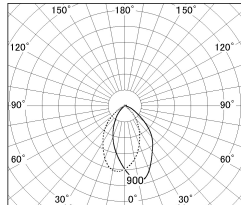

Installation	Recessed mount
Type	Φ80 Wallwasher
Fixture wattage	14.7W
Beam angle	40 x 75 deg.
Color Temp.	3500K
CRI	Ra>90
Luminous	844 lm
Body	Die-cast aluminum alloy
Body finish	N/A
Trim finish	White
Reflector finish	Mirror
IP Rate	IP20
Light source	COB module
Input Voltage	AC220~240V
Dimming Type	Non-Dimmable
Certificate	CE, CCC
Cut Hole	80mm

■ Lighting Distribution Curve (cd./1000 lm)