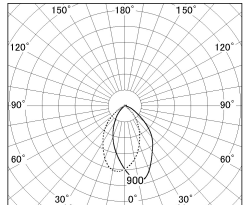

Installation	Recessed mount
Type	Φ80 Wallwasher
Fixture wattage	15.9W
Beam angle	40 x 75 deg.
Color Temp.	3500K
CRI	Ra>90
Luminous	844 lm
Body	Die-cast aluminum alloy
Body finish	N/A
Trim finish	White
Reflector finish	Mirror
IP Rate	IP20
Light source	COB module
Input Voltage	AC220~240V
Dimming Type	Dimmable
Certificate	CE, CCC
Cut Hole	80mm

■ Lighting Distribution Curve (cd./1000 lm)