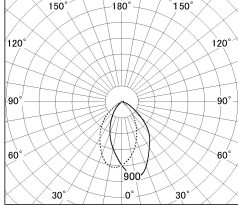

■ Lighting Distribution Curve (cd./1000 lm)