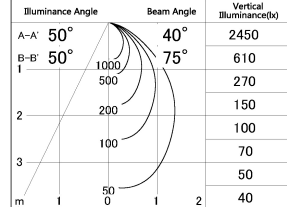

Item no. DD054-13MW9040

Series Name: Φ 80 Wallwasher

■ Lighting Distribution Curve (cd./1000 lm)

Installation	Recessed mount
Type	
Fixture wattage	14.7W
Beam angle	40 x 75 deg.
Color Temp.	4000K
CRI	Ra>90
Luminous	854 lm
Body	Die-cast aluminum alloy
Body finish	N/A
Trim finish	White
Reflector finish	Mirror
IP Rate	IP20
Light source	COB module
Input Voltage	AC220~240V
Dimming Type	Non-Dimmable
Certificate	CE, CCC
Cut Hole	80mm