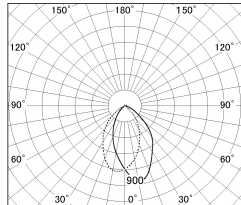

Installation	Recessed mount
Type	
Fixture wattage	15.9W
Beam angle	40 x 75 deg.
Color Temp.	4000K
CRI	Ra>90
Luminous	854 lm
Body	Die-cast aluminum alloy
Body finish	N/A
Trim finish	White
Reflector finish	Mirror
IP Rate	IP20
Light source	COB module
Input Voltage	AC220~240V
Dimming Type	Dimmable
Certificate	CE, CCC
Cut Hole	80mm

■ Lighting Distribution Curve (cd./1000 lm)