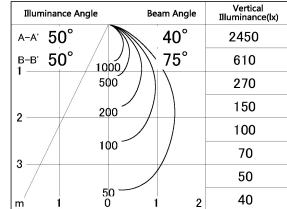

Item no. DD054-13MW9040-DM

Series Name: Φ 80 Wallwasher

■ Lighting Distribution Curve (cd./1000 lm)

■ Direct Horizontal Illuminance DD054-13MW9040-DM

Installation	Recessed mount
Type	
Fixture wattage	15.9W
Beam angle	40 x 75 deg.
Color Temp.	4000K
CRI	Ra>90
Luminous	854 lm
Body	Die-cast aluminum alloy
Body finish	N/A
Trim finish	White
Reflector finish	Mirror
IP Rate	IP20
Light source	COB module
Input Voltage	AC220~240V
Dimming Type	Dimmable
Certificate	CE, CCC
Cut Hole	80mm