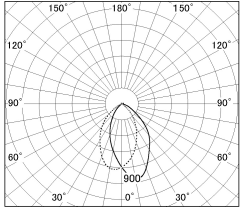

Item no. DD054-13MW9040-DM

Series Name: Φ 80 Wallwasher

■ Lighting Distribution Curve (cd./1000 lm)

■ Direct Horizontal Illuminance DD054-13MW9040-DM

Installation	Recessed mount
Type	
Fixture wattage	15.9W
Beam angle	40 x 75 deg.
Color Temp.	4000K
CRI	Ra>90
Luminous	854 lm
Body	Die-cast aluminum alloy
Body finish	N/A
Trim finish	White
Reflector finish	Mirror
IP Rate	IP20
Light source	COB module
Input Voltage	AC220~240V
Dimming Type	Dimmable
Certificate	CE, CCC
Cut Hole	80mm