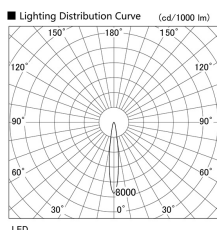

Item no. DD136-3515W9027

Series Name: Cledy versa R-G (DD136)

Installation	Recessed mount
Type	Cledy versa R-G (DD136)
Fixture wattage	36W
Beam angle	15 deg
Color Temp.	2700K
CRI	Ra>90
Luminous	3694 lm
Body	Die-cast aluminum alloy
Body finish	N/A
Trim finish	White
Reflector finish	N/A
IP Rate	IP20
Light source	COB module
Input Voltage	AC220~240V
Dimming Type	Non-Dimmable
Certificate	CE, CCC
Cut Hole	150mm