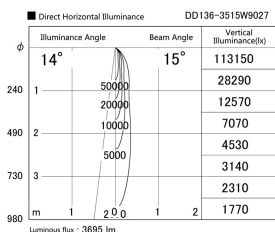

Item no. DD136-3515W9027

Series Name: Cledy versa R-G (DD136)

Installation	Recessed mount
Type	Cledy versa R-G (DD136)
Fixture wattage	36W
Beam angle	15 deg
Color Temp.	2700K
CRI	Ra>90
Luminous	3694 lm
Body	Die-cast aluminum alloy
Body finish	N/A
Trim finish	White
Reflector finish	N/A
IP Rate	IP20
Light source	COB module
Input Voltage	AC220~240V
Dimming Type	Non-Dimmable
Certificate	CE, CCC
Cut Hole	150mm