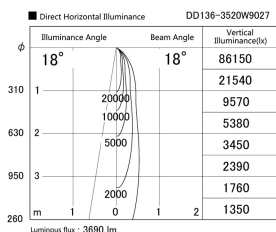

Item no. DD136-3520W9027

Series Name: Cledy versa R-G (DD136)

Installation	Recessed mount
Type	Cledy versa R-G (DD136)
Fixture wattage	36W
Beam angle	18 deg
Color Temp.	2700K
CRI	Ra>90
Luminous	3689 lm
Body	Die-cast aluminum alloy
Body finish	N/A
Trim finish	White
Reflector finish	N/A
IP Rate	IP20
Light source	COB module
Input Voltage	AC220~240V
Dimming Type	Non-Dimmable
Certificate	CE, CCC
Cut Hole	150mm