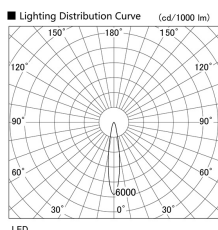

Item no. DD136-3520W9027

Series Name: Cledy versa R-G (DD136)

Installation	Recessed mount
Type	Cledy versa R-G (DD136)
Fixture wattage	36W
Beam angle	18 deg
Color Temp.	2700K
CRI	Ra>90
Luminous	3689 lm
Body	Die-cast aluminum alloy
Body finish	N/A
Trim finish	White
Reflector finish	N/A
IP Rate	IP20
Light source	COB module
Input Voltage	AC220~240V
Dimming Type	Non-Dimmable
Certificate	CE, CCC
Cut Hole	150mm