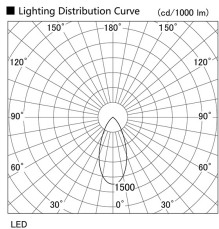

Item no. DD136-3540W9027

Series Name: Cledy versa R-G (DD136)

Installation	Recessed mount
Type	Cledy versa R-G (DD136)
Fixture wattage	36W
Beam angle	46 deg
Color Temp.	2700K
CRI	Ra>90
Luminous	3474 lm
Body	Die-cast aluminum alloy
Body finish	N/A
Trim finish	White
Reflector finish	N/A
IP Rate	IP20
Light source	COB module
Input Voltage	AC220~240V
Dimming Type	Non-Dimmable
Certificate	CE, CCC
Cut Hole	150mm