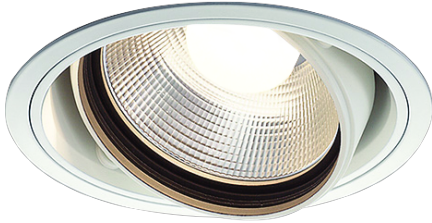

Item no. DD136-3540W9027

Series Name: Cledy versa R-G (DD136)

Installation	Recessed mount
Type	Cledy versa R-G (DD136)
Fixture wattage	36W
Beam angle	46 deg
Color Temp.	2700K
CRI	Ra>90
Luminous	3474 lm
Body	Die-cast aluminum alloy
Body finish	N/A
Trim finish	White
Reflector finish	N/A
IP Rate	IP20
Light source	COB module
Input Voltage	AC220~240V
Dimming Type	Non-Dimmable
Certificate	CE, CCC
Cut Hole	150mm