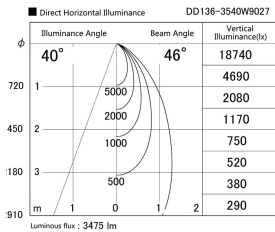

Item no. DD136-3540W9027

Series Name: Cledy versa R-G (DD136)

Installation	Recessed mount
Type	Cledy versa R-G (DD136)
Fixture wattage	36W
Beam angle	46 deg
Color Temp.	2700K
CRI	Ra>90
Luminous	3474 lm
Body	Die-cast aluminum alloy
Body finish	N/A
Trim finish	White
Reflector finish	N/A
IP Rate	IP20
Light source	COB module
Input Voltage	AC220~240V
Dimming Type	Non-Dimmable
Certificate	CE, CCC
Cut Hole	150mm