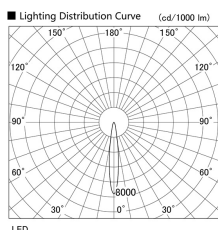

Item no. DD136-2815W9027

Series Name: Cledy versa R-G (DD136)

Installation	Recessed mount
Type	Cledy versa R-G (DD136)
Fixture wattage	28W
Beam angle	15 deg
Color Temp.	2700K
CRI	Ra>90
Luminous	2976 lm
Body	Die-cast aluminum alloy
Body finish	N/A
Trim finish	White
Reflector finish	N/A
IP Rate	IP20
Light source	COB module
Input Voltage	AC220~240V
Dimming Type	Non-Dimmable
Certificate	CE, CCC
Cut Hole	150mm