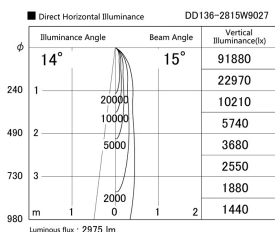

Item no. DD136-2815W9027

Series Name: Cledy versa R-G (DD136)

Installation	Recessed mount
Type	Cledy versa R-G (DD136)
Fixture wattage	28W
Beam angle	15 deg
Color Temp.	2700K
CRI	Ra>90
Luminous	2976 lm
Body	Die-cast aluminum alloy
Body finish	N/A
Trim finish	White
Reflector finish	N/A
IP Rate	IP20
Light source	COB module
Input Voltage	AC220~240V
Dimming Type	Non-Dimmable
Certificate	CE, CCC
Cut Hole	150mm