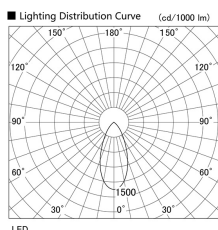

Item no. DD136-2840W9027

Series Name: Cledy versa R-G (DD136)

Installation	Recessed mount
Type	Cledy versa R-G (DD136)
Fixture wattage	28W
Beam angle	46 deg
Color Temp.	2700K
CRI	Ra>90
Luminous	2803 lm
Body	Die-cast aluminum alloy
Body finish	N/A
Trim finish	White
Reflector finish	N/A
IP Rate	IP20
Light source	COB module
Input Voltage	AC220~240V
Dimming Type	Non-Dimmable
Certificate	CE, CCC
Cut Hole	150mm