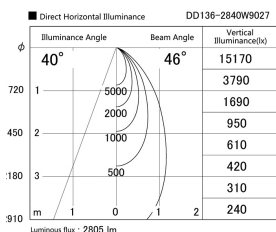

Item no. DD136-2840W9027

Series Name: Cledy versa R-G (DD136)

Installation	Recessed mount
Type	Cledy versa R-G (DD136)
Fixture wattage	28W
Beam angle	46 deg
Color Temp.	2700K
CRI	Ra>90
Luminous	2803 lm
Body	Die-cast aluminum alloy
Body finish	N/A
Trim finish	White
Reflector finish	N/A
IP Rate	IP20
Light source	COB module
Input Voltage	AC220~240V
Dimming Type	Non-Dimmable
Certificate	CE, CCC
Cut Hole	150mm