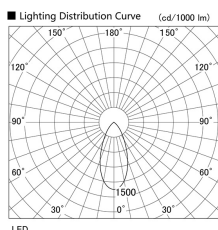

Item no. DD136-2840W9027

Series Name: Cledy versa R-G (DD136)

Installation	Recessed mount
Type	
Fixture wattage	28W
Beam angle	46 deg
Color Temp.	2700K
CRI	Ra>90
Luminous	2803 lm
Body	Die-cast aluminum alloy
Body finish	N/A
Trim finish	White
Reflector finish	N/A
IP Rate	IP20
Light source	COB module
Input Voltage	AC220~240V
Dimming Type	Non-Dimmable
Certificate	CE, CCC
Cut Hole	150mm