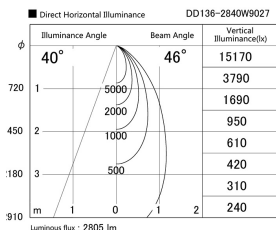

Item no. DD136-2840W9027

Series Name: Cledy versa R-G (DD136)

Installation	Recessed mount
Type	
Fixture wattage	28W
Beam angle	46 deg
Color Temp.	2700K
CRI	Ra>90
Luminous	2803 lm
Body	Die-cast aluminum alloy
Body finish	N/A
Trim finish	White
Reflector finish	N/A
IP Rate	IP20
Light source	COB module
Input Voltage	AC220~240V
Dimming Type	Non-Dimmable
Certificate	CE, CCC
Cut Hole	150mm