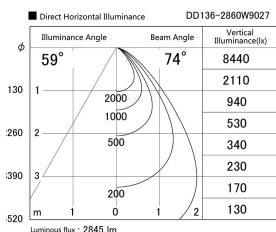

Item no. DD136-2860W9027

Series Name: Cledy versa R-G (DD136)

Installation	Recessed mount
Type	Cledy versa R-G (DD136)
Fixture wattage	28W
Beam angle	74 deg
Color Temp.	2700K
CRI	Ra>90
Luminous	2845 lm
Body	Die-cast aluminum alloy
Body finish	N/A
Trim finish	White
Reflector finish	N/A
IP Rate	IP20
Light source	COB module
Input Voltage	AC220~240V
Dimming Type	Non-Dimmable
Certificate	CE, CCC
Cut Hole	150mm