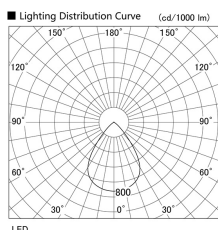

Item no. DD136-2860W9027

Series Name: Cledy versa R-G (DD136)

Installation	Recessed mount
Type	Cledy versa R-G (DD136)
Fixture wattage	28W
Beam angle	74 deg
Color Temp.	2700K
CRI	Ra>90
Luminous	2845 lm
Body	Die-cast aluminum alloy
Body finish	N/A
Trim finish	White
Reflector finish	N/A
IP Rate	IP20
Light source	COB module
Input Voltage	AC220~240V
Dimming Type	Non-Dimmable
Certificate	CE, CCC
Cut Hole	150mm