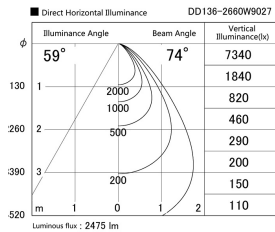

Item no. DD136-2660W9027

Series Name: Cledy versa R-G (DD136)

Installation	Recessed mount
Type	Cledy versa R-G (DD136)
Fixture wattage	23W
Beam angle	74 deg
Color Temp.	2700K
CRI	Ra>90
Luminous	2475 lm
Body	Die-cast aluminum alloy
Body finish	N/A
Trim finish	White
Reflector finish	N/A
IP Rate	IP20
Light source	COB module
Input Voltage	AC220~240V
Dimming Type	Non-Dimmable
Certificate	CE, CCC
Cut Hole	150mm