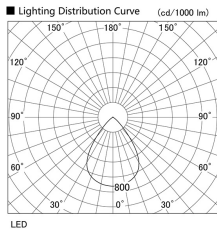

Item no. DD136-2660W9027

Series Name: Cledy versa R-G (DD136)

Installation	Recessed mount
Type	Cledy versa R-G (DD136)
Fixture wattage	23W
Beam angle	74 deg
Color Temp.	2700K
CRI	Ra>90
Luminous	2475 lm
Body	Die-cast aluminum alloy
Body finish	N/A
Trim finish	White
Reflector finish	N/A
IP Rate	IP20
Light source	COB module
Input Voltage	AC220~240V
Dimming Type	Non-Dimmable
Certificate	CE, CCC
Cut Hole	150mm