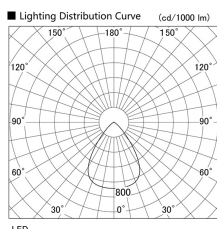

Item no. DD136-2560W9027

Series Name: Cledy versa R-G (DD136)

Installation	Recessed mount
Type	Cledy versa R-G (DD136)
Fixture wattage	23W
Beam angle	74 deg
Color Temp.	2700K
CRI	Ra>90
Luminous	2164 lm
Body	Die-cast aluminum alloy
Body finish	N/A
Trim finish	White
Reflector finish	N/A
IP Rate	IP20
Light source	COB module
Input Voltage	AC220~240V
Dimming Type	Non-Dimmable
Certificate	CE, CCC
Cut Hole	125mm