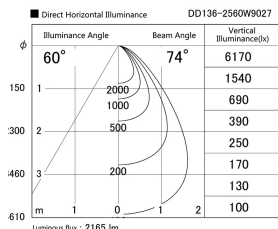

Item no. DD136-2560W9027

Series Name: Cledy versa R-G (DD136)

Installation	Recessed mount
Type	Cledy versa R-G (DD136)
Fixture wattage	23W
Beam angle	74 deg
Color Temp.	2700K
CRI	Ra>90
Luminous	2164 lm
Body	Die-cast aluminum alloy
Body finish	N/A
Trim finish	White
Reflector finish	N/A
IP Rate	IP20
Light source	COB module
Input Voltage	AC220~240V
Dimming Type	Non-Dimmable
Certificate	CE, CCC
Cut Hole	125mm