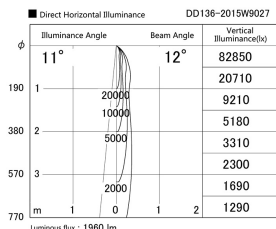

Item no. DD136-2015W9027

Series Name: Cledy versa R-G (DD136)

| | |
|------------------|-------------------------|
| Installation | Recessed mount |
| Type | Cledy versa R-G (DD136) |
| Fixture wattage | 20W |
| Beam angle | 12 deg |
| Color Temp. | 2700K |
| CRI | Ra>90 |
| Luminous | 1959 lm |
| Body | Die-cast aluminum alloy |
| Body finish | N/A |
| Trim finish | White |
| Reflector finish | N/A |
| IP Rate | IP20 |
| Light source | COB module |
| Input Voltage | AC220~240V |
| Dimming Type | Non-Dimmable |
| Certificate | CE, CCC |
| Cut Hole | 125mm |