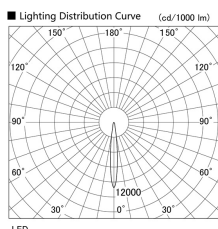

Item no. DD136-2015W9027

Series Name: Cledy versa R-G (DD136)

| | |
|------------------|-------------------------|
| Installation | Recessed mount |
| Type | Cledy versa R-G (DD136) |
| Fixture wattage | 20W |
| Beam angle | 12 deg |
| Color Temp. | 2700K |
| CRI | Ra>90 |
| Luminous | 1959 lm |
| Body | Die-cast aluminum alloy |
| Body finish | N/A |
| Trim finish | White |
| Reflector finish | N/A |
| IP Rate | IP20 |
| Light source | COB module |
| Input Voltage | AC220~240V |
| Dimming Type | Non-Dimmable |
| Certificate | CE, CCC |
| Cut Hole | 125mm |