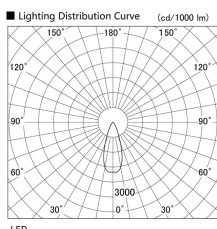

Item no. DD136-2040W9027

Series Name: Cledy versa R-G (DD136)

Installation	Recessed mount
Type	Cledy versa R-G (DD136)
Fixture wattage	20W
Beam angle	38 deg
Color Temp.	2700K
CRI	Ra>90
Luminous	1918 lm
Body	Die-cast aluminum alloy
Body finish	N/A
Trim finish	White
Reflector finish	N/A
IP Rate	IP20
Light source	COB module
Input Voltage	AC220~240V
Dimming Type	Non-Dimmable
Certificate	CE, CCC
Cut Hole	125mm