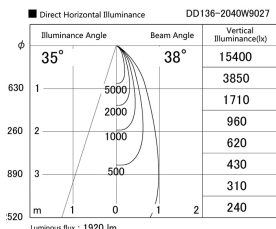

Item no. DD136-2040W9027

Series Name: Cledy versa R-G (DD136)

Installation	Recessed mount
Type	Cledy versa R-G (DD136)
Fixture wattage	20W
Beam angle	38 deg
Color Temp.	2700K
CRI	Ra>90
Luminous	1918 lm
Body	Die-cast aluminum alloy
Body finish	N/A
Trim finish	White
Reflector finish	N/A
IP Rate	IP20
Light source	COB module
Input Voltage	AC220~240V
Dimming Type	Non-Dimmable
Certificate	CE, CCC
Cut Hole	125mm