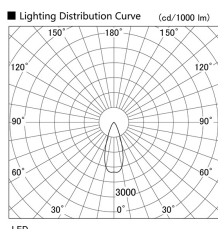

Item no. DD136-2040W9027

Series Name: Cledy versa R-G (DD136)

Installation	Recessed mount
Type	Cledy versa R-G (DD136)
Fixture wattage	20W
Beam angle	38 deg
Color Temp.	2700K
CRI	Ra>90
Luminous	1918 lm
Body	Die-cast aluminum alloy
Body finish	N/A
Trim finish	White
Reflector finish	N/A
IP Rate	IP20
Light source	COB module
Input Voltage	AC220~240V
Dimming Type	Non-Dimmable
Certificate	CE, CCC
Cut Hole	125mm