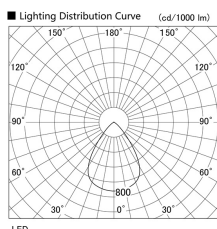

Item no. DD136-2060W9027

Series Name: Cledy versa R-G (DD136)

Installation	Recessed mount
Type	Cledy versa R-G (DD136)
Fixture wattage	20W
Beam angle	72 deg
Color Temp.	2700K
CRI	Ra>90
Luminous	1680 lm
Body	Die-cast aluminum alloy
Body finish	N/A
Trim finish	White
Reflector finish	N/A
IP Rate	IP20
Light source	COB module
Input Voltage	AC220~240V
Dimming Type	Non-Dimmable
Certificate	CE, CCC
Cut Hole	125mm