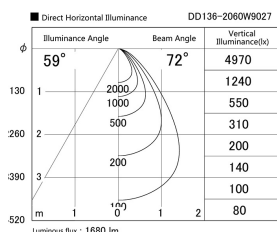

Item no. DD136-2060W9027

Series Name: Cledy versa R-G (DD136)

Installation	Recessed mount
Type	Cledy versa R-G (DD136)
Fixture wattage	20W
Beam angle	72 deg
Color Temp.	2700K
CRI	Ra>90
Luminous	1680 lm
Body	Die-cast aluminum alloy
Body finish	N/A
Trim finish	White
Reflector finish	N/A
IP Rate	IP20
Light source	COB module
Input Voltage	AC220~240V
Dimming Type	Non-Dimmable
Certificate	CE, CCC
Cut Hole	125mm