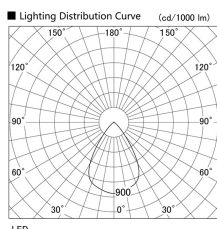

Item no. DD136-1960W9027

Series Name: Cledy versa R-G (DD136)

Installation	Recessed mount
Type	Cledy versa R-G (DD136)
Fixture wattage	18.6W
Beam angle	68 deg
Color Temp.	2700K
CRI	Ra>90
Luminous	1456 lm
Body	Die-cast aluminum alloy
Body finish	N/A
Trim finish	White
Reflector finish	N/A
IP Rate	IP20
Light source	COB module
Input Voltage	AC220~240V
Dimming Type	Non-Dimmable
Certificate	CE, CCC
Cut Hole	100mm