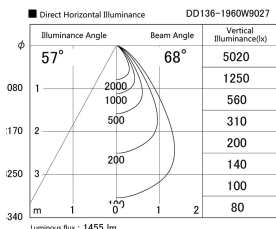

Item no. DD136-1960W9027

Series Name: Cledy versa R-G (DD136)

Installation	Recessed mount
Type	Cledy versa R-G (DD136)
Fixture wattage	18.6W
Beam angle	68 deg
Color Temp.	2700K
CRI	Ra>90
Luminous	1456 lm
Body	Die-cast aluminum alloy
Body finish	N/A
Trim finish	White
Reflector finish	N/A
IP Rate	IP20
Light source	COB module
Input Voltage	AC220~240V
Dimming Type	Non-Dimmable
Certificate	CE, CCC
Cut Hole	100mm