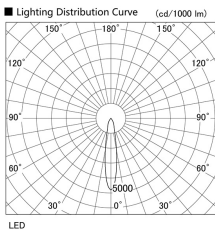

Item no. DD136-1120W9027

Series Name: Cledy versa R-G (DD136)

Installation	Recessed mount
Type	Cledy versa R-G (DD136)
Fixture wattage	10.5W
Beam angle	18 deg
Color Temp.	2700K
CRI	Ra>90
Luminous	944 lm
Body	Die-cast aluminum alloy
Body finish	N/A
Trim finish	White
Reflector finish	N/A
IP Rate	IP20
Light source	COB module
Input Voltage	AC220~240V
Dimming Type	Non-Dimmable
Certificate	CE, CCC
Cut Hole	100mm