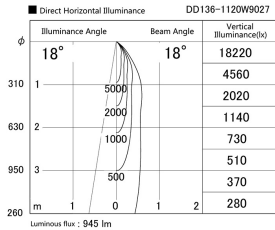

Item no. DD136-1120W9027

Series Name: Cledy versa R-G (DD136)

Installation	Recessed mount
Type	Cledy versa R-G (DD136)
Fixture wattage	10.5W
Beam angle	18 deg
Color Temp.	2700K
CRI	Ra>90
Luminous	944 lm
Body	Die-cast aluminum alloy
Body finish	N/A
Trim finish	White
Reflector finish	N/A
IP Rate	IP20
Light source	COB module
Input Voltage	AC220~240V
Dimming Type	Non-Dimmable
Certificate	CE, CCC
Cut Hole	100mm