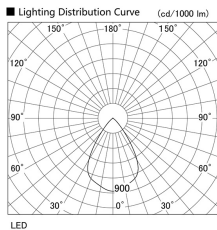

Item no. DD136-0860W9027

Series Name: Cledy versa R-G (DD136)

Installation	Recessed mount
Type	Cledy versa R-G (DD136)
Fixture wattage	7.5W
Beam angle	63 deg
Color Temp.	2700K
CRI	Ra>90
Luminous	560 lm
Body	Die-cast aluminum alloy
Body finish	N/A
Trim finish	White
Reflector finish	N/A
IP Rate	IP20
Light source	COB module
Input Voltage	AC220~240V
Dimming Type	Non-Dimmable
Certificate	CE, CCC
Cut Hole	100mm