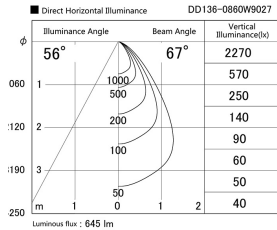

Item no. DD136-0860W9027

Series Name: Cledy versa R-G (DD136)

Installation	Recessed mount
Type	Cledy versa R-G (DD136)
Fixture wattage	7.5W
Beam angle	63 deg
Color Temp.	2700K
CRI	Ra>90
Luminous	560 lm
Body	Die-cast aluminum alloy
Body finish	N/A
Trim finish	White
Reflector finish	N/A
IP Rate	IP20
Light source	COB module
Input Voltage	AC220~240V
Dimming Type	Non-Dimmable
Certificate	CE, CCC
Cut Hole	100mm