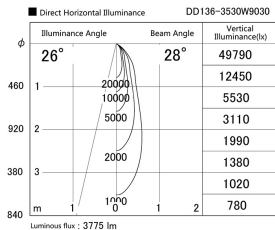

Item no. DD136-3530W9030

Series Name: Cledy versa R-G (DD136)

Installation	Recessed mount
Type	Cledy versa R-G (DD136)
Fixture wattage	36W
Beam angle	28 deg
Color Temp.	3000K
CRI	Ra>90
Luminous	3775 lm
Body	Die-cast aluminum alloy
Body finish	N/A
Trim finish	White
Reflector finish	N/A
IP Rate	IP20
Light source	COB module
Input Voltage	AC220~240V
Dimming Type	Non-Dimmable
Certificate	CE, CCC
Cut Hole	100mm