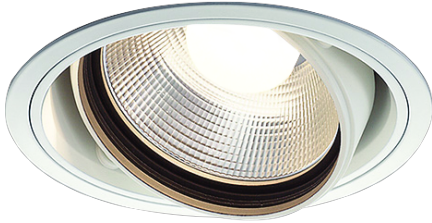

Item no. DD136-3530W9030

Series Name: Cledy versa R-G (DD136)

Installation	Recessed mount
Type	Cledy versa R-G (DD136)
Fixture wattage	36W
Beam angle	28 deg
Color Temp.	3000K
CRI	Ra>90
Luminous	3775 lm
Body	Die-cast aluminum alloy
Body finish	N/A
Trim finish	White
Reflector finish	N/A
IP Rate	IP20
Light source	COB module
Input Voltage	AC220~240V
Dimming Type	Non-Dimmable
Certificate	CE, CCC
Cut Hole	100mm