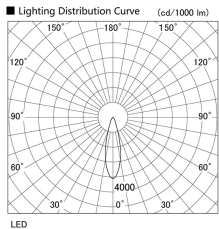

Item no. DD136-3530W9030

Series Name: Cledy versa R-G (DD136)

Installation	Recessed mount
Type	Cledy versa R-G (DD136)
Fixture wattage	36W
Beam angle	28 deg
Color Temp.	3000K
CRI	Ra>90
Luminous	3775 lm
Body	Die-cast aluminum alloy
Body finish	N/A
Trim finish	White
Reflector finish	N/A
IP Rate	IP20
Light source	COB module
Input Voltage	AC220~240V
Dimming Type	Non-Dimmable
Certificate	CE, CCC
Cut Hole	100mm