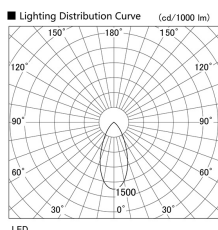

Item no. DD136-3540W9030

Series Name: Cledy versa R-G (DD136)

Installation	Recessed mount
Type	Cledy versa R-G (DD136)
Fixture wattage	36W
Beam angle	46 deg
Color Temp.	3000K
CRI	Ra>90
Luminous	3545 lm
Body	Die-cast aluminum alloy
Body finish	N/A
Trim finish	White
Reflector finish	N/A
IP Rate	IP20
Light source	COB module
Input Voltage	AC220~240V
Dimming Type	Non-Dimmable
Certificate	CE, CCC
Cut Hole	100mm