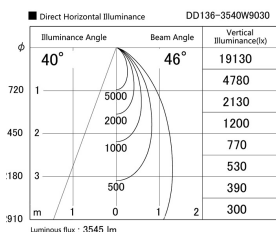

Item no. DD136-3540W9030

Series Name: Cledy versa R-G (DD136)

Installation	Recessed mount
Type	Cledy versa R-G (DD136)
Fixture wattage	36W
Beam angle	46 deg
Color Temp.	3000K
CRI	Ra>90
Luminous	3545 lm
Body	Die-cast aluminum alloy
Body finish	N/A
Trim finish	White
Reflector finish	N/A
IP Rate	IP20
Light source	COB module
Input Voltage	AC220~240V
Dimming Type	Non-Dimmable
Certificate	CE, CCC
Cut Hole	100mm