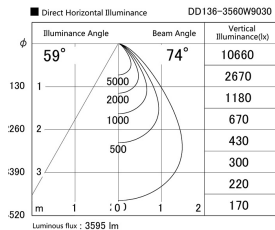

Item no. DD136-3560W9030

Series Name: Cledy versa R-G (DD136)

Installation	Recessed mount
Type	Cledy versa R-G (DD136)
Fixture wattage	36W
Beam angle	74 deg
Color Temp.	3000K
CRI	Ra>90
Luminous	3593 lm
Body	Die-cast aluminum alloy
Body finish	N/A
Trim finish	White
Reflector finish	N/A
IP Rate	IP20
Light source	COB module
Input Voltage	AC220~240V
Dimming Type	Non-Dimmable
Certificate	CE, CCC
Cut Hole	100mm