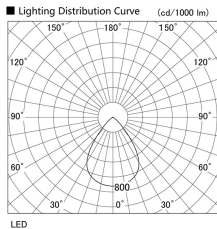

Item no. DD136-3560W9030

Series Name: Cledy versa R-G (DD136)

Installation	Recessed mount
Type	Cledy versa R-G (DD136)
Fixture wattage	36W
Beam angle	74 deg
Color Temp.	3000K
CRI	Ra>90
Luminous	3593 lm
Body	Die-cast aluminum alloy
Body finish	N/A
Trim finish	White
Reflector finish	N/A
IP Rate	IP20
Light source	COB module
Input Voltage	AC220~240V
Dimming Type	Non-Dimmable
Certificate	CE, CCC
Cut Hole	100mm